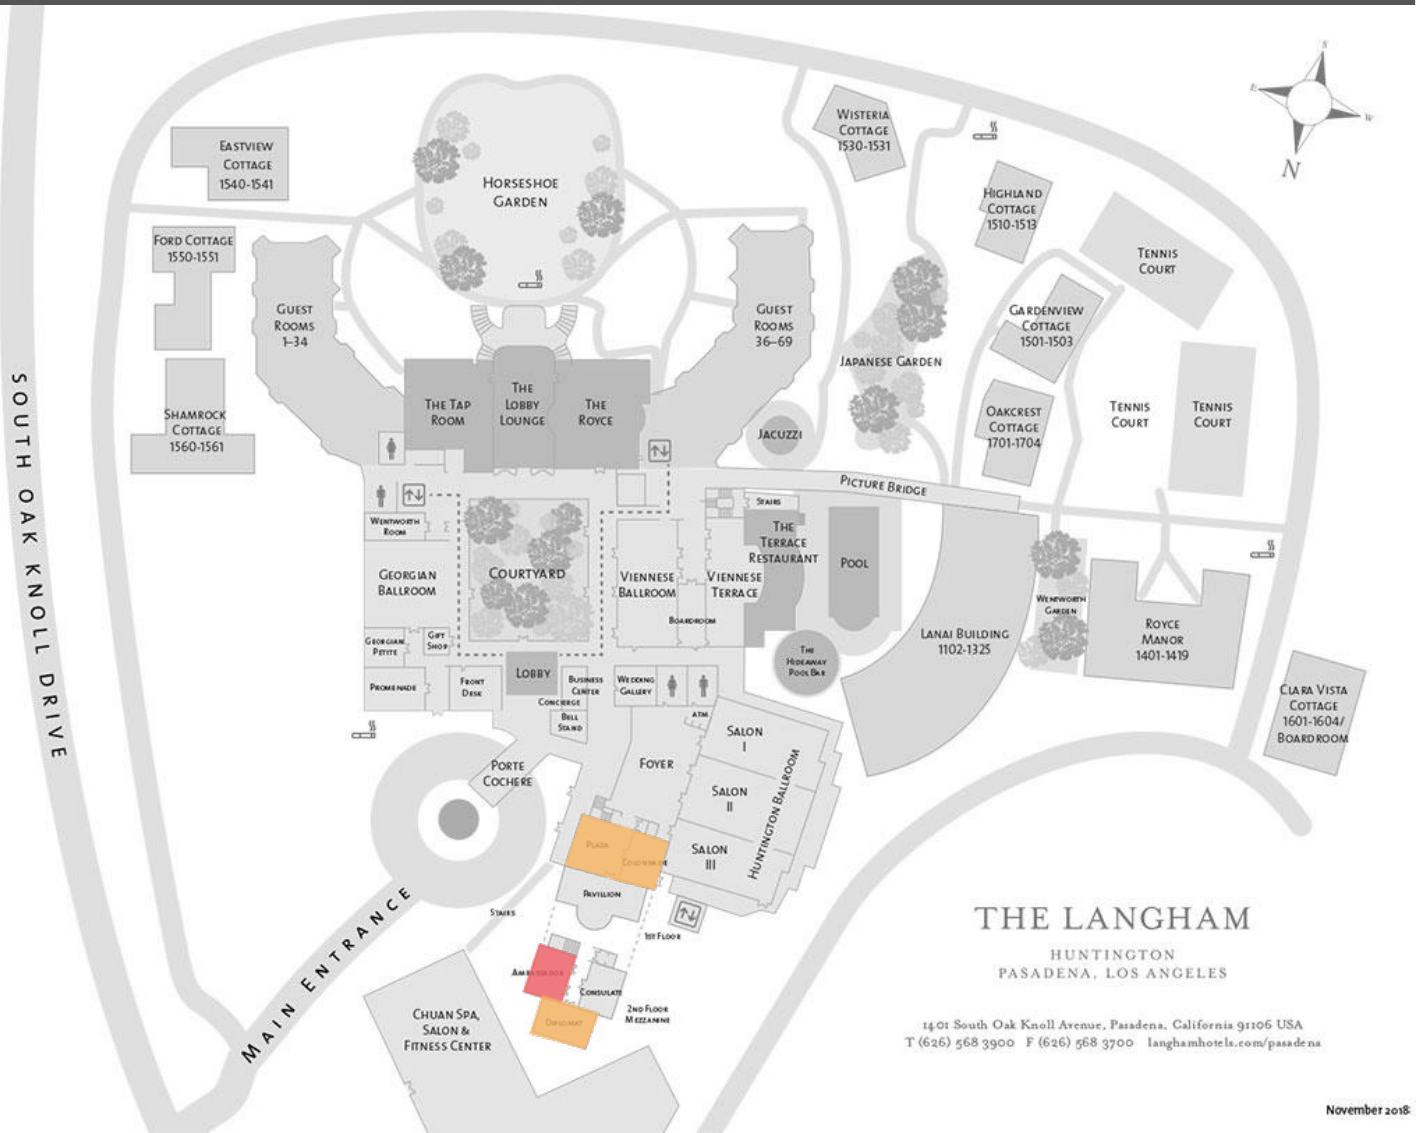

SIBEC AMERICA'S v2

THE LANGHAM HUNTINGTON PASADENA, LOS ANGELES

1401 South Oak Knoll Avenue, Pasadena, California 91106 USA
T (626) 568 3900 F (626) 568 3700 langhamhotels.com/pasadena

November 2018

- Storage Rooms
- Office