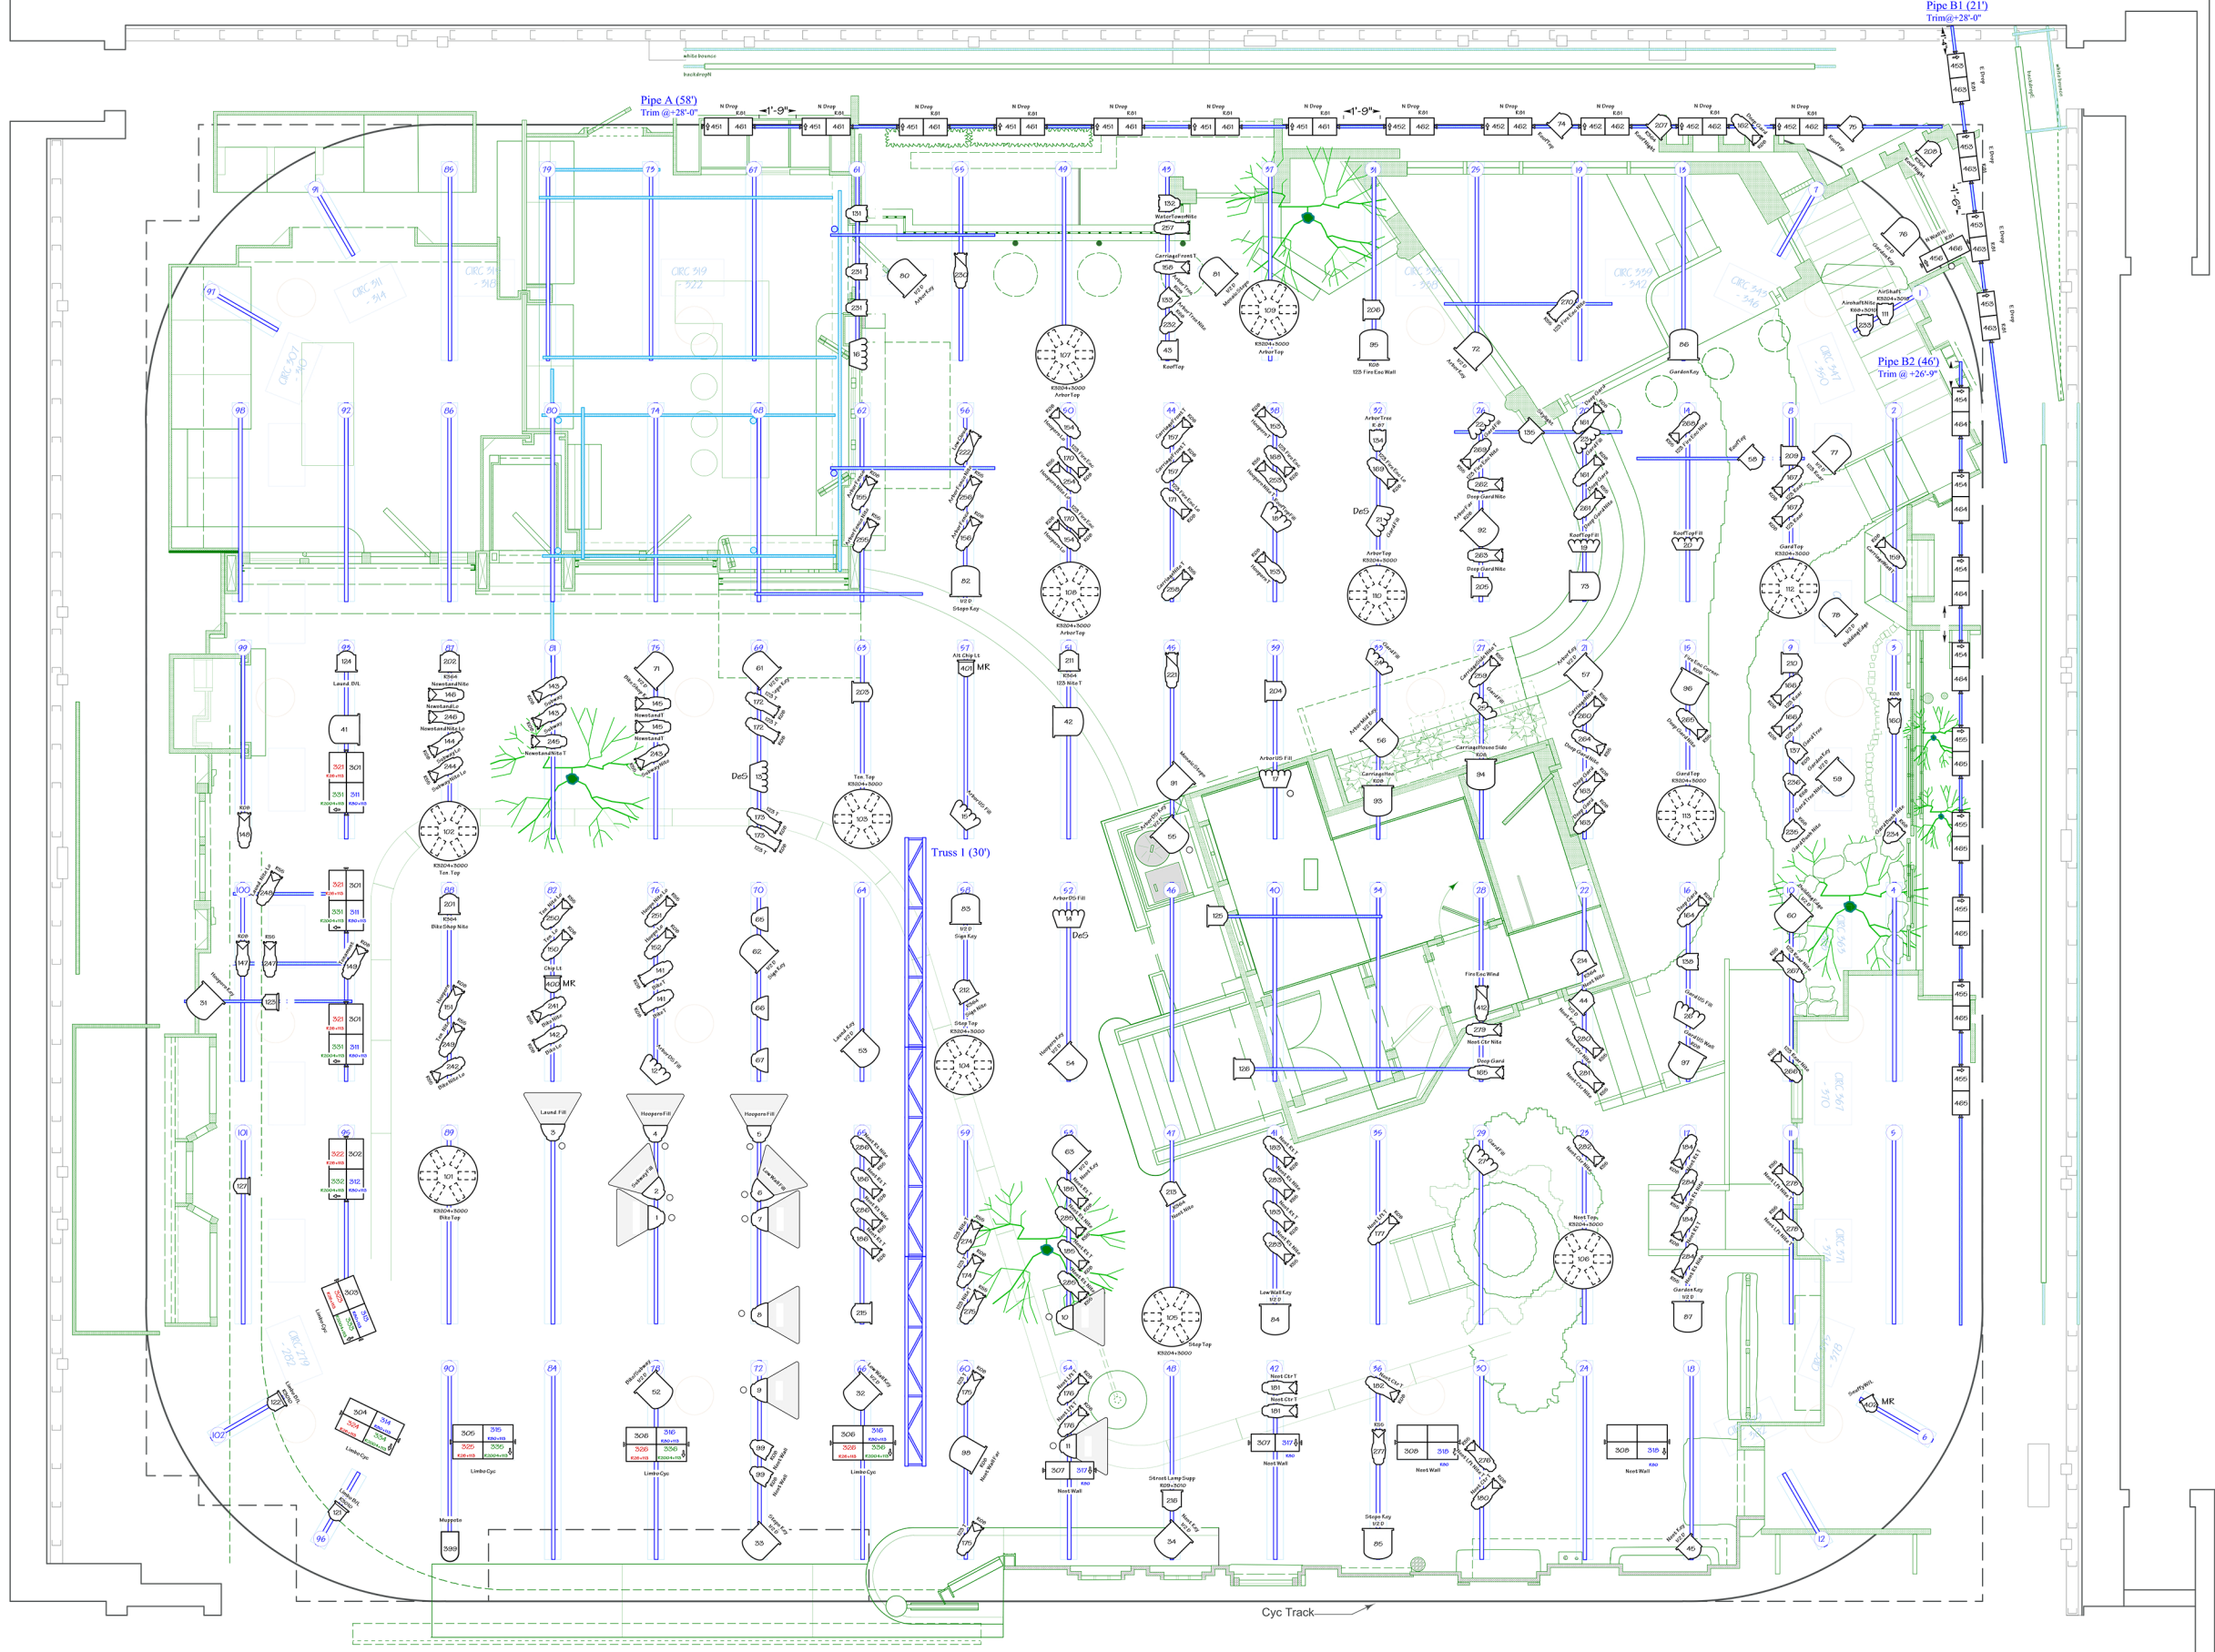

REVISIONS			
REV	DRW	DATE	DESCRIPTION
4	dk	1/16/15	Hang Updates
5	dk	2/5/15	Hang Updates
6	dk	4/17/15	Taping Updates
7	dk	12/17/15	Season 47 Updates
8	dk	3/10/16	New 1-2-3 Interior
9	dk	5/5/16	End Season 47 Updates
10	dk	10/16/17	Season 49 Updates
11	dk	10/3/18	Season 50 Updates

Drawing Title:
LIGHT PLOT

Producer:
sesameworkshop.

Scale: 1/4" = 1'-0"
Designer: Daniel Kelley

Job #: SW1402
Drawn By: dk

Drawing Date: 11/15/14
Show Date: 2/2/15

File Name: Sesame Street 50 Studio J LIGHT PLOT V11
Facility: Kaufman Astoria Studios 54-12 54th Street Astoria, NY 11006

Plate:

Key:

	54 26" Leko @ 750w		12" Paper Lantern @ 150w		Stik-Up @ 100w		Par 38 Flood @ 65w	Typical:
	54 36" Leko @ 750w		1kw Baby Soft		Mini Ten @ 500w		Practical	
	54 50" Leko @ 750w		2kw Zip Soft		Par 46 NSP @ 200w		Far Cyc 2 Cell @ 1000w	
	54 PAR NSP @ 575w		4kw Baby Soft		Par 64 MFL @ 1000w		Far Cyc 4 Cell @ 1000w	
	54 PAR MFL @ 575w		3kw Space Light		24" x 36" Chimera Hood with 1/4 Grid Cloth		Channel Number	
			2kw Open Face @ 2000w					

Notes:
- Provide 2 Baby Softlights on rolling stands
- Provide 2 2k Blondes with Chimera Hood (with 1/4 Grid Cloth) on Rolling Stands