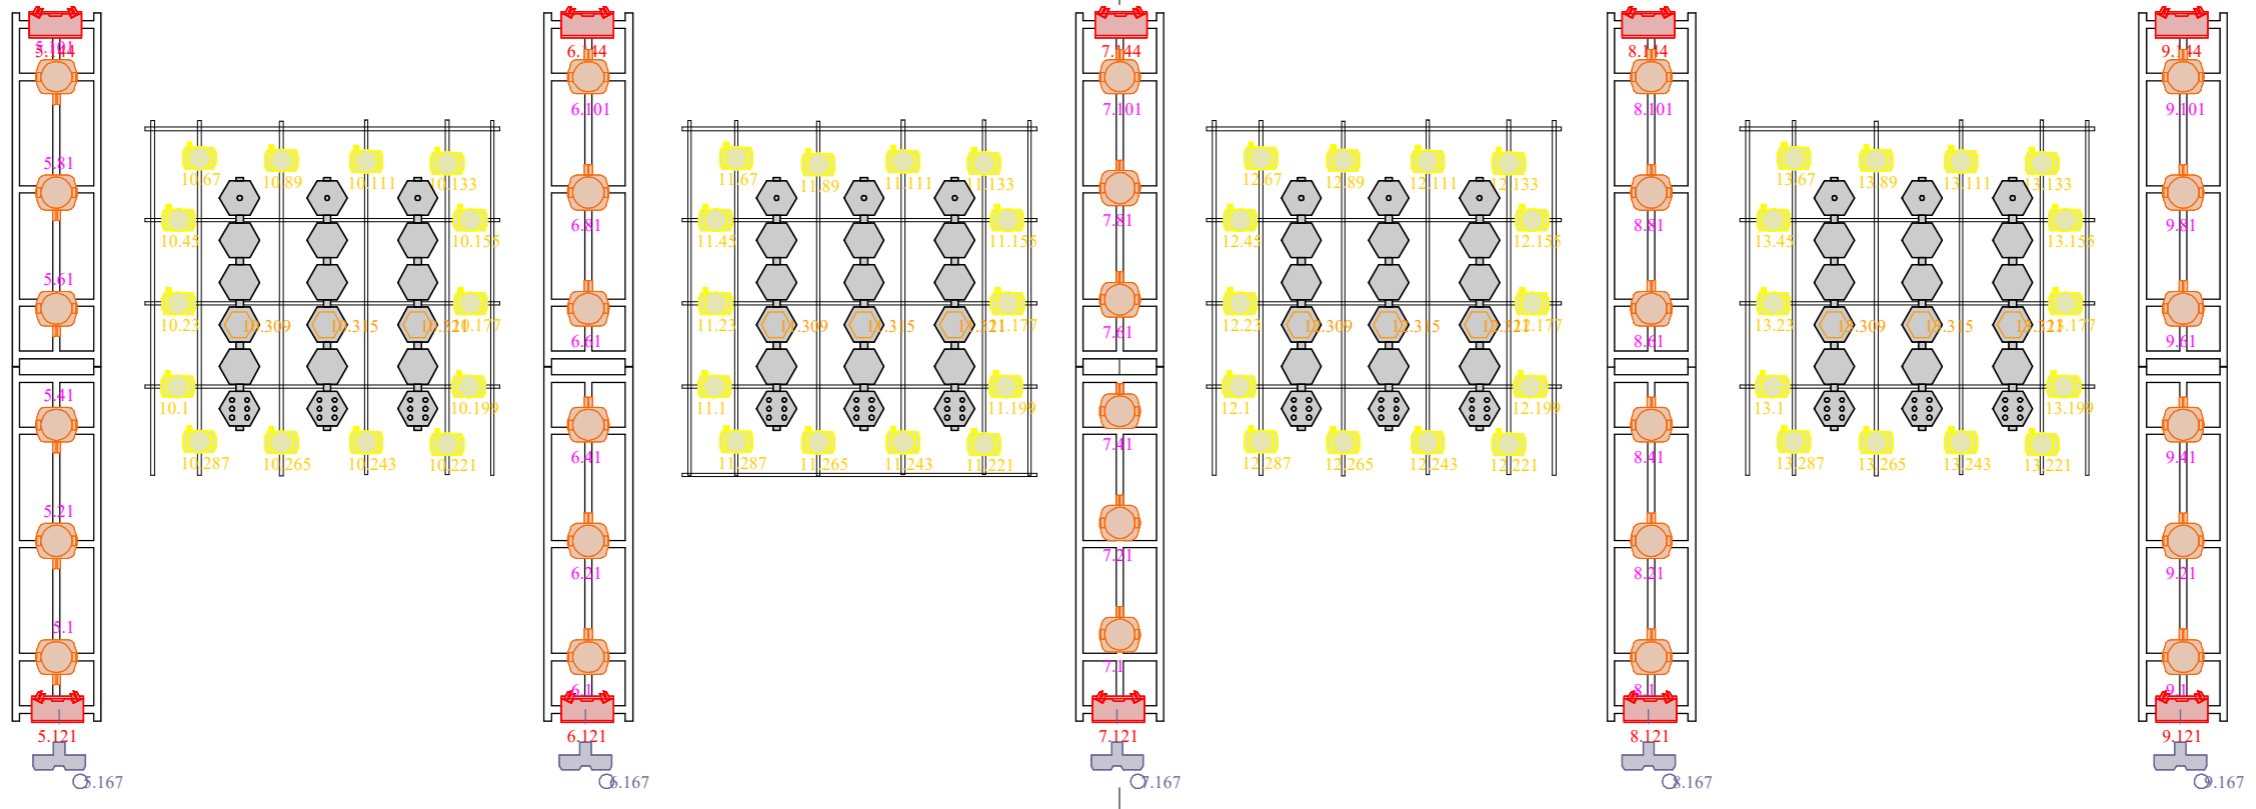

Count	Symbol	Name
70		Robe LEDBeam 150
15		Portman P2 Hexaline
7		Impression X4 Bar 20
21		JDC1
30		NandoBeam S3
10		NandoBeam S6
19		Strike 4
26		Ghibli

Koorn

Thomas' Church' Christm			
Lighting Designer	Thomas' Church' Christm	Design	Thomas' Church' Christm
Director	Thomas' Church' Christm	Design	Mark Madsen
Scenic Designer		PM	Paul Bröder
Printed By	Church	Print Time	Jan 24 13
		File	tdm_1016_Plan_V03.dwg