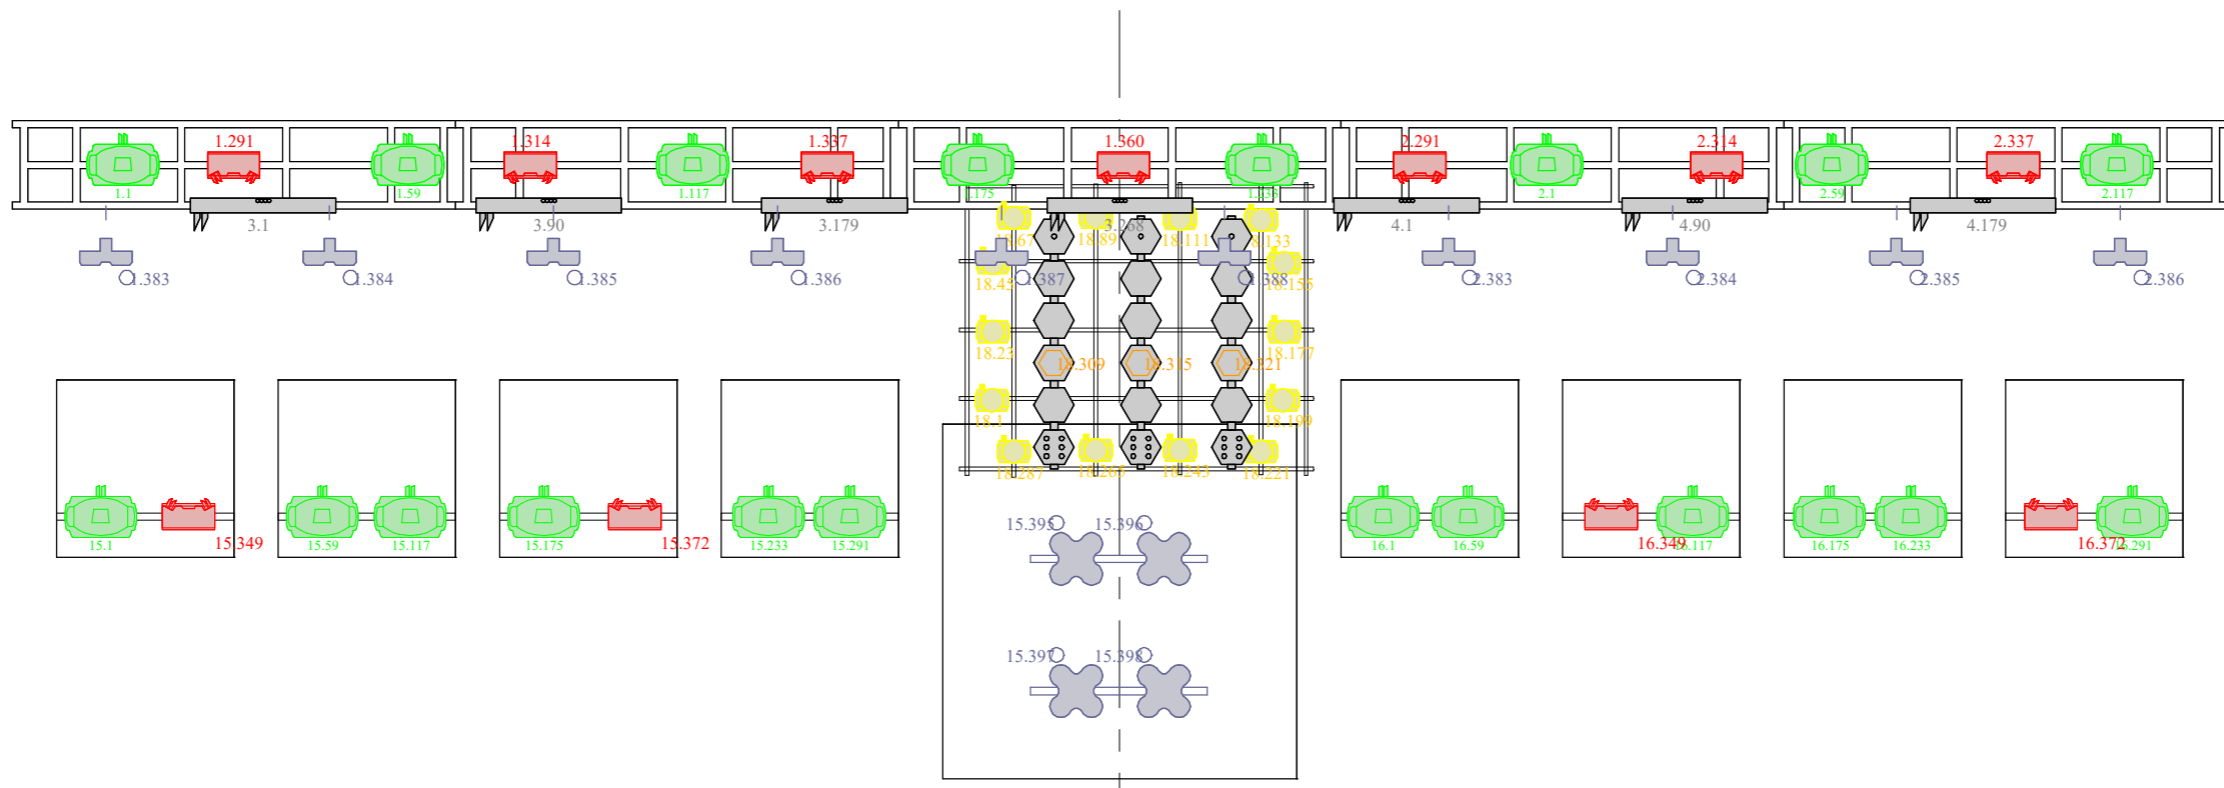

Count	Symbol	Name
70		Robe LEDBeam 150
15		Portman P2 Hexaline
7		Impression X4 Bar 20
21		JDC1
30		NandoBeam S3
10		NandoBeam S6
19		Strike 4
26		Ghibli

Koorn

Thomas' Church' Christm			
Lighting Designer	Thomas' Church' Christm	Design	Thomas' Church' Christm
Director	Thomas' Church' Christm	Design	Mark Madsen
Scenic Designer		PM	Paul Bröder
Printed By	Church	Print Time	Jan 24 13
		File	tdm_1016_Plan_V03.dwg